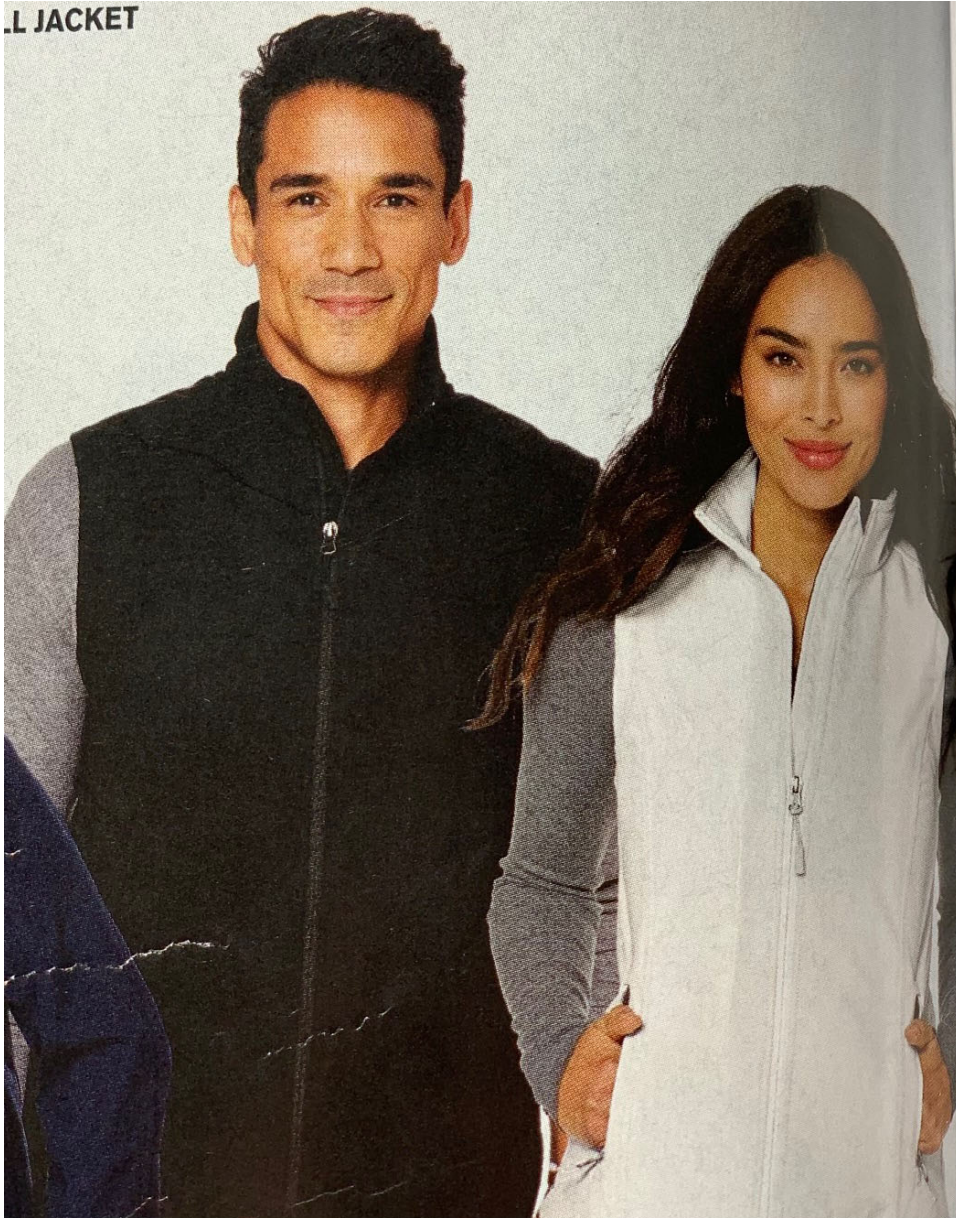

.L JACKET

Women's. L325
Xs - XI. \$48
2XI - 4XI. \$56

Men's J325
Xs - XI. \$48
2XI - 4XI. \$56